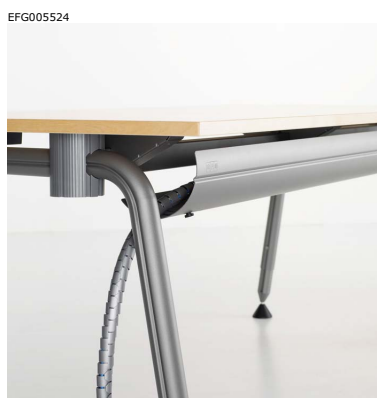

Halfpipe, cable trough

Cable trough in aluminium possible to turn, which makes the cables easily accessible and covers large quantities of cables.

- Six different lengths.
- Measurements (wxd): 170x80 mm.
- Dark grey metallic structure (26).

A30B05 - Cable trough HalfPipe

A30B04 - Cable trough HalfPipe

A30B55 - End cover in grey plastic

Workstations

Art no	EFG Nostra Effect F	EFG Nostra Effect S	Team Pro	Ofi F stationary	Ofi S stationary	EFG Izi	EFG Izi Effect F	EFG Izi Effect S
A30B01	x	x	x	x	x		x	x
A30B02	x	x	x	x	x		x	x
A30B03	x	x	x	x	x		x	x
A30B04	x	x	x	x	x		x	x
A30B05	x	x	x	x	x		x	x
A30B08	x	x	x	x	x		x	x
A30B55	x	x	x	x	x		x	x

These tables show which workstations and stand up/sit down workstations the accessories fit to.