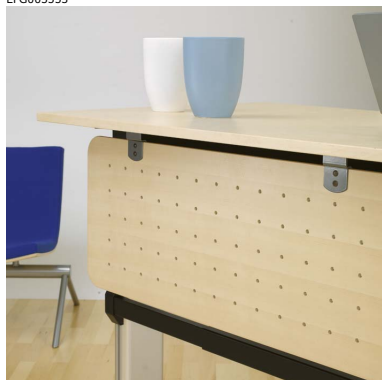

## Dot, desk screen/modesty panel

Dot is available both as desk screen and modesty panel and is made out of perforated wood. The screens and panels have modern design and offers privacy, but keeps the benefits of a team office.

- Available in one height and a number of different widths.
- Birch natural, beech natural or beech stained in EFG standard stains. Also available lacquered in dark grey (T2) or black (T4).
- Metal parts lacquered in black structure (24) or dark grey metallic structure (26).
- The screens and panels can be fixed in the table top.
- Fittings are included.

EFG005545

V19B23 - Modesty panel lacquered in dark grey.

EFG007550

V29B09 - Desk screen in natural birch.

EFG005553

V19B23 - Modesty panel to be mounted on desk top.