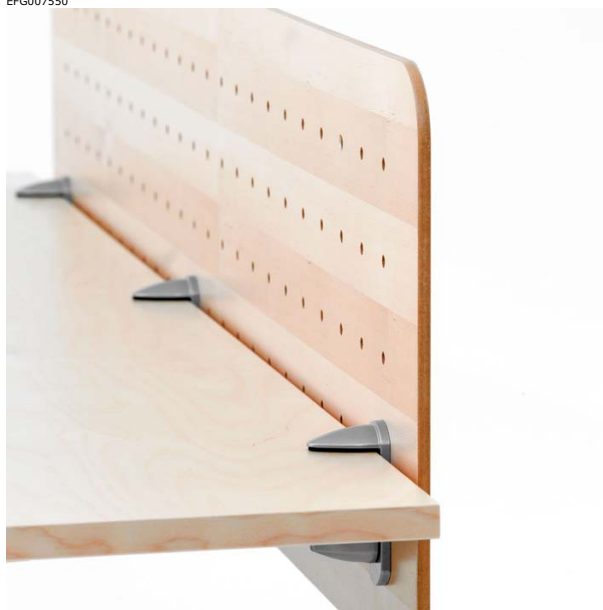

## Dot, desk screen/modesty panel

Dot is available both as desk screen and modesty panel and is made out of perforated wood. The screens and panels have modern design and offers privacy, but keeps the benefits of a team office.

- Available in one height and a number of different widths.
- Birch natural, beech natural or beech stained in EFG standard stains. Also available lacquered in dark grey (T2) or black (T4).
- Metal parts lacquered in black structure (24) or dark grey metallic structure (26).
- The screens and panels can be fixed in the table top.
- Fittings are included.

EFG005545

V19B23 - Modesty panel lacquered in dark grey.

EFG007550

V29B09 - Desk screen in natural birch.

EFG005553

V19B23 - Modesty panel to be mounted on desk top.